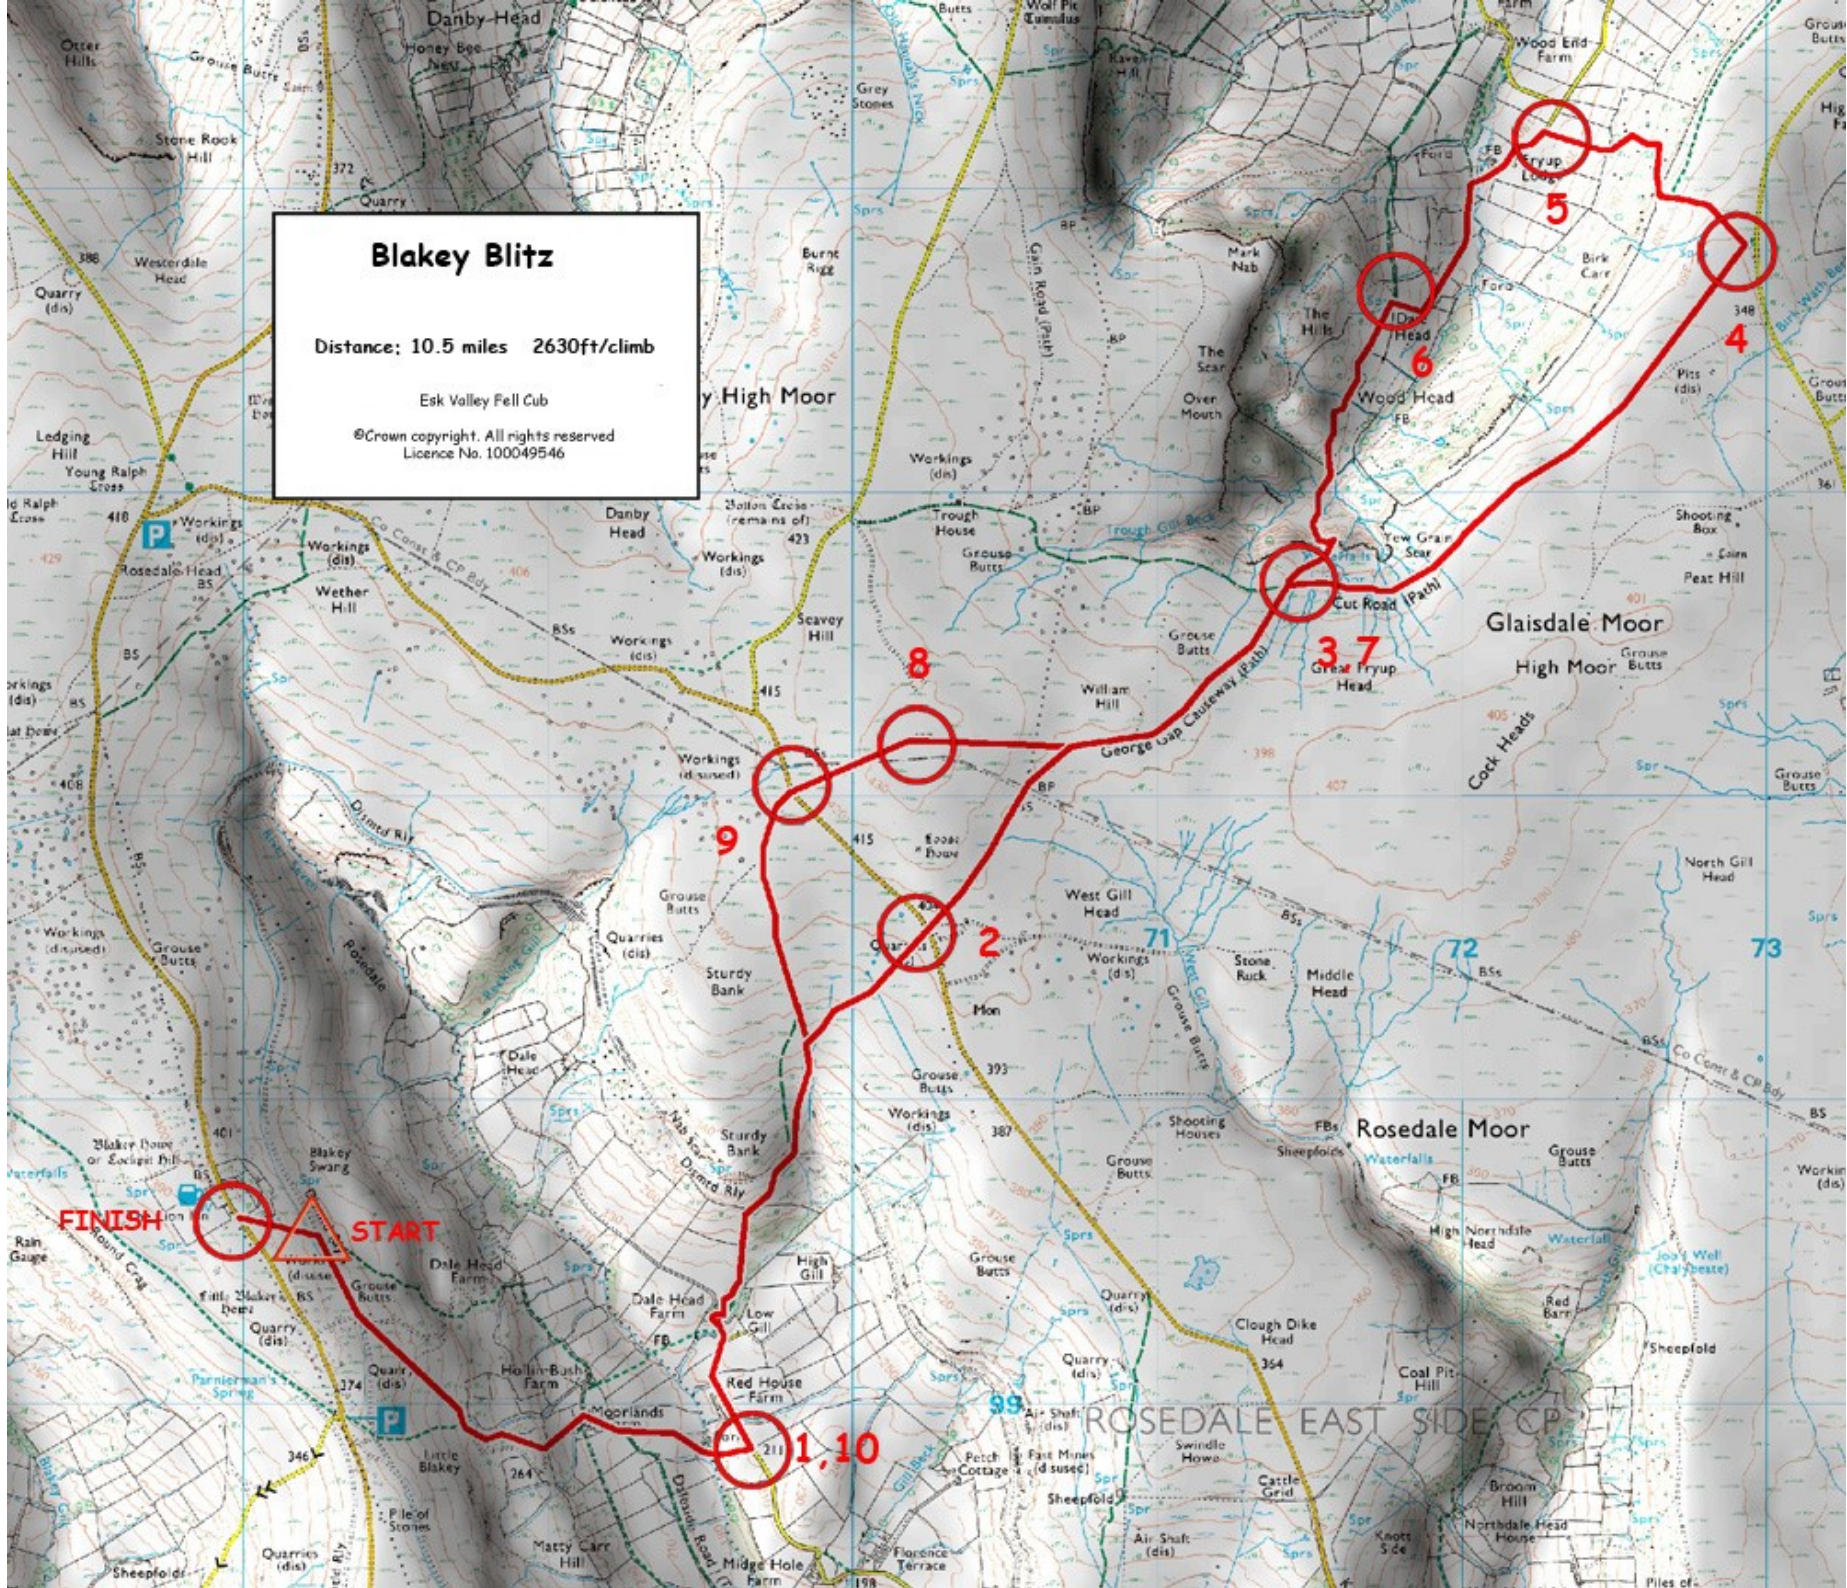

**Blakey Blitz**  
Distance: 10.5 miles 2630ft/climb  
Esk Valley Fell Cub  
©Crown copyright. All rights reserved  
Licence No. 100049546

**FINISH** **START**

1.10

8

2

9

3.7

5

4

6

Glaisdale Moor

High Moor

Rosedale Moor

ROSEDALE EAST SIDE CP