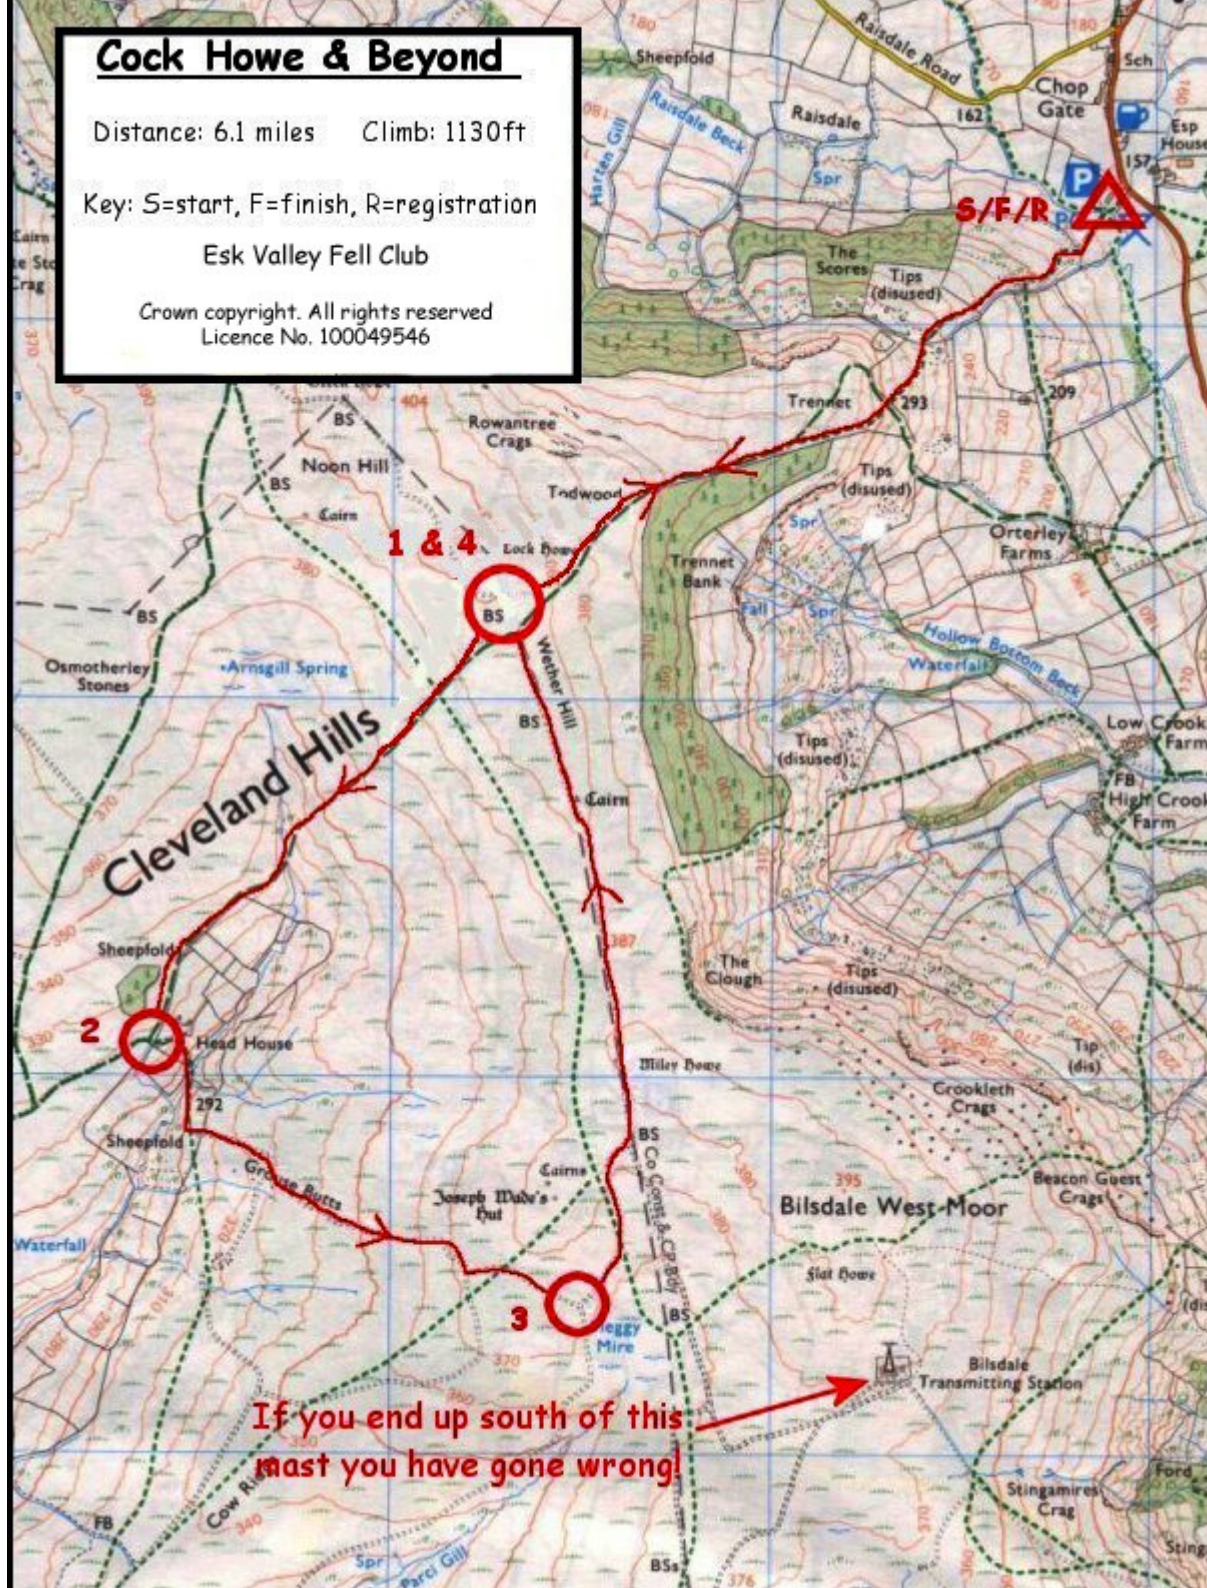

# Cock Howe & Beyond

Distance: 6.1 miles    Climb: 1130ft

Key: S=start, F=finish, R=registration

Esk Valley Fell Club

Crown copyright. All rights reserved  
Licence No. 100049546

If you end up south of this  
mast you have gone wrong!